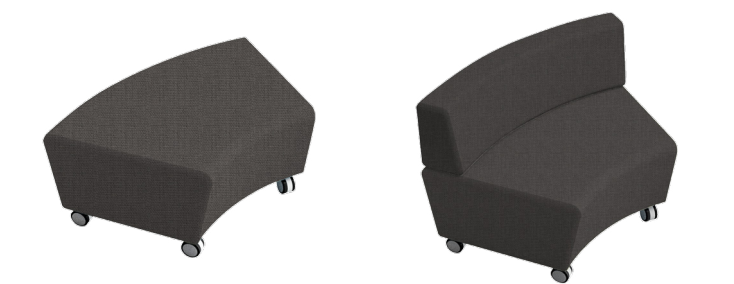

## Perfect for libraries, break out spaces and resource centres

A modern, versatile shape designed to give you endless layout possibilities to suit your space. Move and create with Smart Softies™.

At just over a metre wide, the Worm Ottoman is the perfect pint-sized addition to any Soft Furniture setting. Its versatile angled shape allows you to pair it with other lounges from our Smart Softies™ range and create unique settings. Completed with high quality dual-density foam padding and heavy-duty castors.

### Features

- Also available in Low Back or High Back Lounge options.
- Worm Ottomans work well as an individual alternative seating solution or in clusters to form a group setting.
- Worm Ottomans and Lounges can be paired with Smart Softies™ Curve Backer to provide double-sided seating options.
- Structure is built with Sebel patented Eco-Struts made from 100% recycled polypropylene and manufactured in Australia, creating sturdy yet light-weight pieces.
- Base heel relief for a sleeker look and less scuffing.
- Worm Lounges feature an angled backrest for greater comfort, superior ergonomics and support.
- Completed with high quality dual-density foam padding, CNC cut timber panels, strong Eco-Struts and heavy-duty castors.
- Easily configure into numerous collaborative and individual settings with heavy-duty castors with rear locking brakes for easy placement.

### Dimensions

Style	Width	Depth	Seat Height	Overall Height
Worm Ottoman	1060mm	650mm	430mm	430mm
Worm Low Back Lounge				715mm
Worm High Back Lounge				900mm

### Options

- Wide selection of upholstery options.
- Seat backs are available in different textiles from the seat.
- Choose to add a back - Bloc Low Back Lounge, or Bloc High Back Lounge.

Worm Ottoman

Worm Low Back Lounge